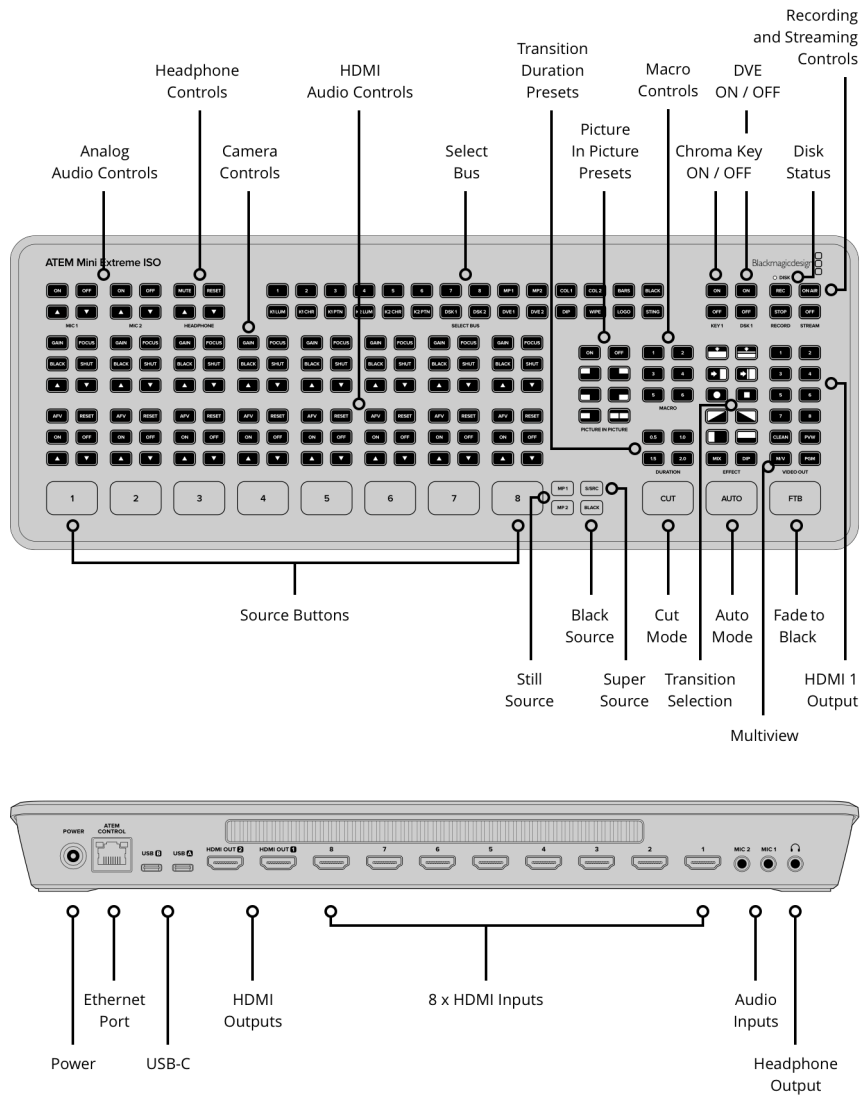

ATEM Mini Extreme ISO

ATEM Mini Extreme ISO includes all the features of ATEM Mini Extreme, plus also records 9 separate H.264 video streams in real time, allowing capture of all 8 clean feed inputs as well as the program video. A DaVinci Resolve project file is also saved allowing the project to be recreated and edited later!

Total Audio Inputs

2 x 3.5mm stereo mini jack.

Total Audio Outputs

1 x 3.5mm stereo mini jack.

Timecode Connection

None

HDMI Video Inputs

8 x HDMI type A, 10-bit HD switchable.
2 channel embedded audio.

Video Input Re-Sync

On all 8 HDMI inputs.

Frame Rate and Format Converters

On all 8 HDMI inputs.

HDMI Program Outputs

2

Ethernet

Ethernet supports 10/100/1000 BaseT for live streaming, software control, software updates and direct or network panel connection.

Computer Interface

2 x USB Type-C 3.1 Gen 1 for external drive recording, webcam out, software control, software updates and panel connection.

Standards

HD Video Input Standards

720p50, 720p59.94, 720p60
 1080p23.98, 1080p24, 1080p25,
 1080p29.97, 1080p30, 1080p50,
 1080p59.94, 1080p60
 1080i50, 1080i59.94, 1080i60