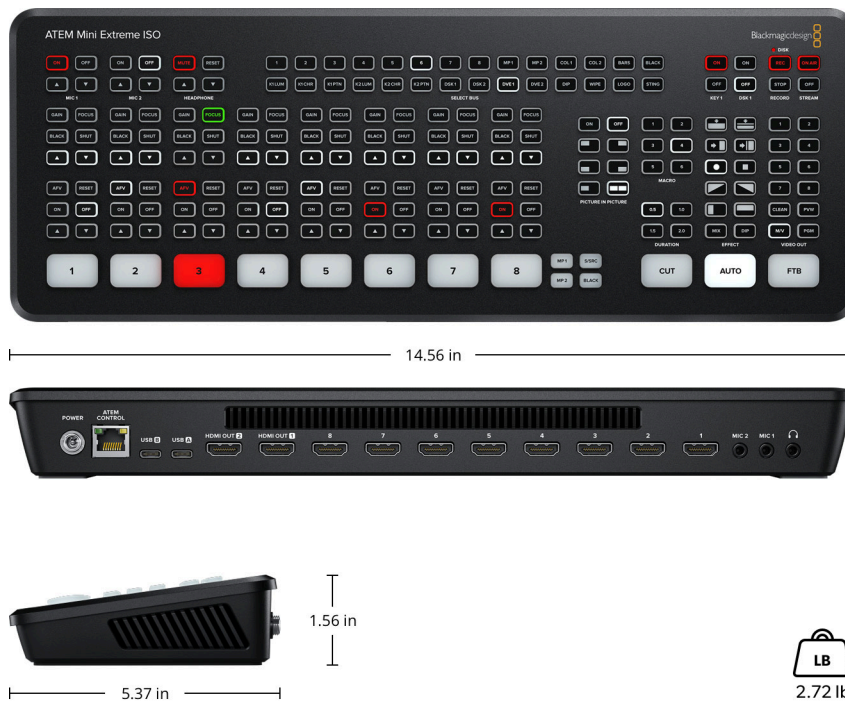

Operating Systems

Mac 10.15 Catalina,
Mac 11.1 Big Sur or later.

Windows 10, 64-bit.

Power Requirements

Power Supply

1 x External 12V power supply.

Power Usage

36W

Physical Specifications

Environmental Specifications

Operating Temperature

5° C to 40° C (41° - 104° F)

Storage Temperature

-10° to 60° C (14° to 140° F)

Relative Humidity

0% to 90% non-condensing