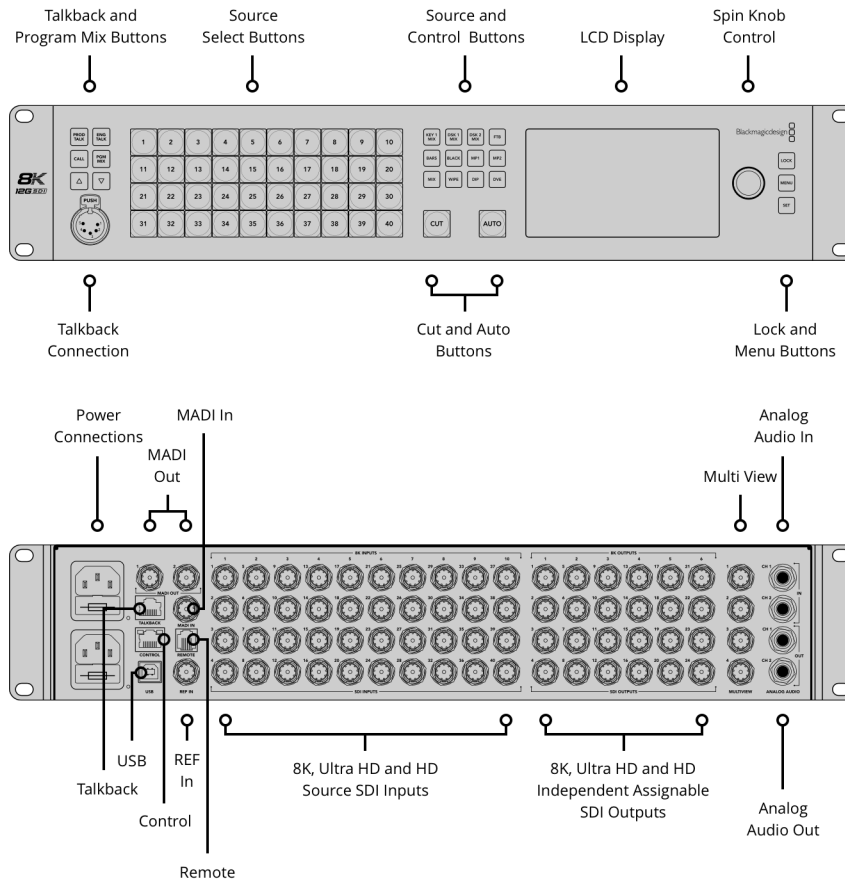

40 x 10-bit 720p, 1080i, 1080p, 2160p and 10 x 4320p switchable.

Extra Audio Outputs

1 x 5 pin XLR Talkback.

SDI Audio Outputs

2 Ch embedded into SDI output on all outputs.

Extra Audio Inputs

1 x 5 pin XLR Talkback.

4 x up to Ultra HD / 1 x in 8K

SDI Multi View Outputs

4

HDMI Multi View Outputs

None

Remote

RJ12 supports RS-422

Control Panel Connection

Ethernet supports 10/100/1000 BaseT. Allows direct connection between panel and chassis, or via network.

Internal Timecode Generator

Yes

Talkback

RJ45 for 3rd party talkback systems.

Tally Output

Added via ethernet connection to Blackmagic Design GPI and Tally Interface product. (Not included).

Computer Interface

1 x USB 2.0 port.

Standards

SD Video Standards

None

HD Video Standards

720p50, 720p59.94
 1080i50, 1080i59.94
 1080p23.98, 1080p24, 1080p25,
 1080p29.97, 1080p50, 1080p59.94

Ultra HD Video Standards