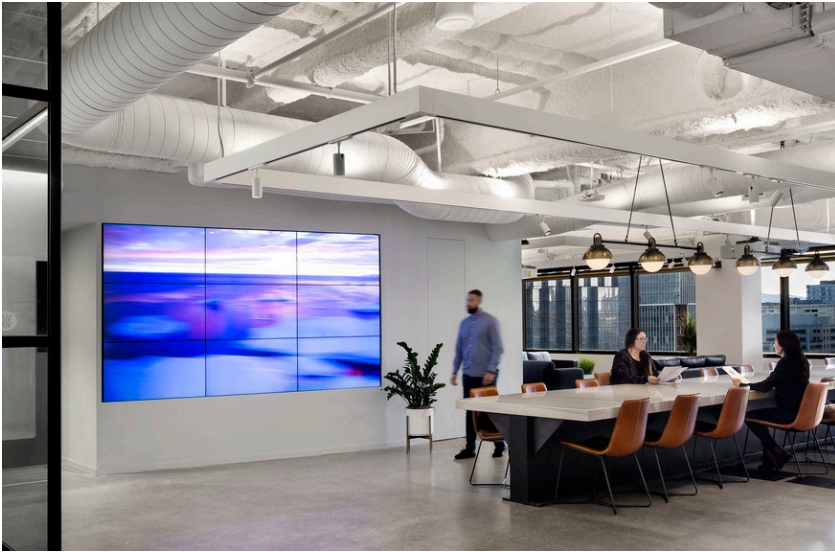

## THE CHALLENGE

Working with design team for both the San Francisco and New York office. Weight Watchers relocated the San Francisco office with over 130 employees into a 35,000 square-foot state-of-the-art facility. Most, notably they needed a flexible all-hands space to host a wide variety of events for their staff and partners Weight Watchers wanted a facility that could accommodate growth, as their workforce is expected to grow dramatically in the coming years.

## THE SOLUTION

The Weight Watchers team was looking for intuitive solutions for every area of their workplace. In the San Francisco lobby, there is a ten foot wide LCD video wall. Zoom Rooms are standard in many conference & huddle rooms and Crestron was used for video distribution & control for presentations. Biamp, Lab Gruppen and Shure are incorporated for the audio system and Vaddio cameras and NEC projectors are used for the open space in their cafe. Room availability is controlled with Crestron room schedulers throughout the space. Flexibility and scalability were integral to this project. Creation Networks provided a rock-solid technology infrastructure that our organization can depend on both now and in the future.