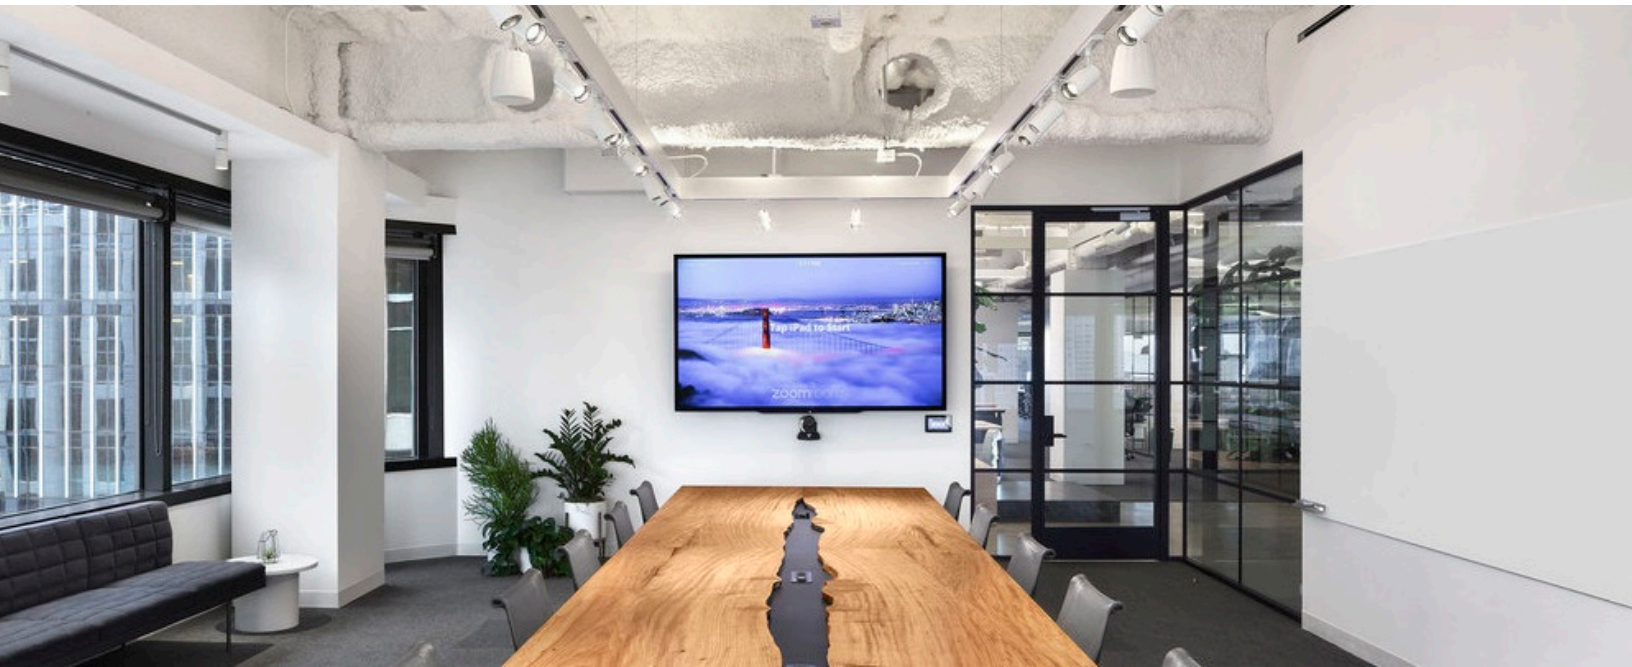

## THE CHALLENGE

Working with design team for both the San Francisco and New York office. Weight Watchers relocated the San Francisco office with over 130 employees into a 35,000 square-foot state-of-the-art facility. Most, notably they needed a flexible all-hands space to host a wide variety of events for their staff and partners Weight Watchers wanted a facility that could accommodate growth, as their workforce is expected to grow dramatically in the coming years.

## THE SOLUTION

The Weight Watchers team was looking for intuitive solutions for every area of their workplace. In the San Francisco lobby, there is a ten foot wide LCD video wall. Zoom Rooms are standard in many conference & huddle rooms and Crestron was used for video distribution & control for presentations. Biamp, Lab Gruppen and Shure are incorporated for the audio system and Vaddio cameras and NEC projectors are used for the open space in their cafe. Room availability is controlled with Crestron room schedulers throughout the space. Flexibility and scalability were integral to this project. Creation Networks provided a rock-solid technology infrastructure that our organization can depend on both now and in the future.

## RESULTS

The new Weight Watchers San Francisco headquarters features a variety of beautifully designed meeting spaces, huddle spaces, a mezzanine which includes hoteling workstations, an impressive training facility, and an event space all powered by Crestron. Weight Watchers new technology is built to support their mission-critical applications. With Creation Networks as a trusted advisor, Weight Watchers has a secure and scalable platform that they can depend on.